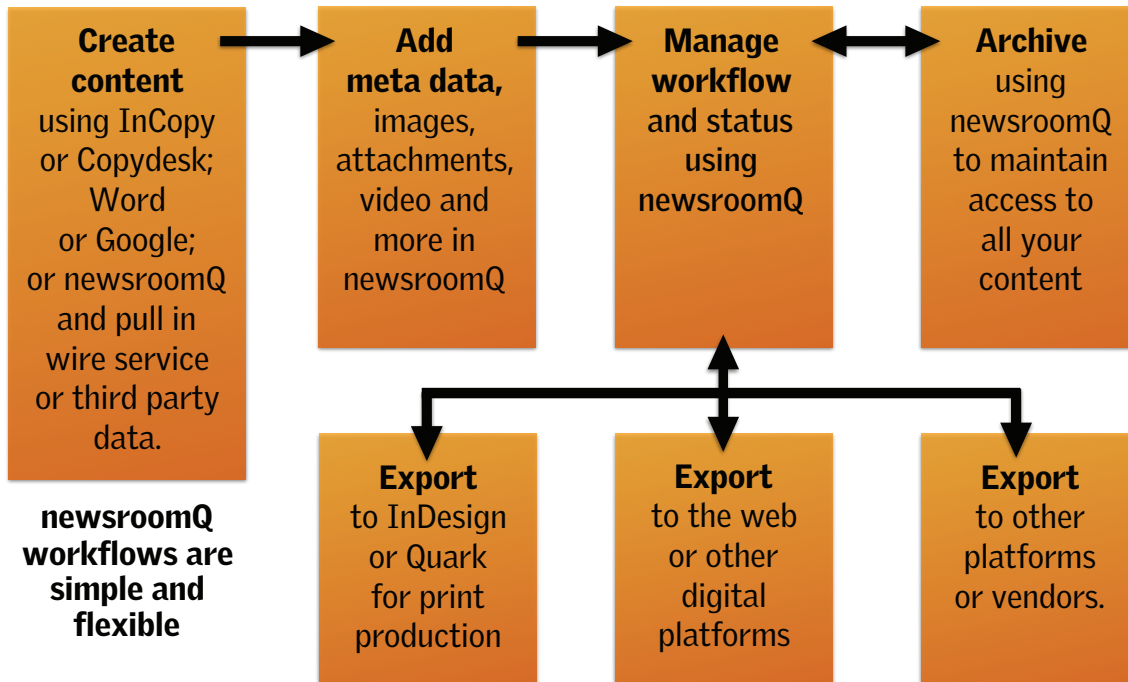

Publish to every platform with ease and stability

# Finally, a modern editorial print production system!

Now there is a real alternative for all your editorial system needs, so you can finally kiss those bloated, legacy print production systems goodbye!

newsroomQ is so flexible, it can work with any recent version of Quark or InDesign. It can be configured to operate in the cloud or on a local server. Or both.

How does newsroomQ work? Instead of trying to manage or manipulate Quark or InDesign, newsroomQ integrates seamlessly with those proven platforms and workflows, supplementing them with all the critical features those systems don't do well — integrating with third party systems, adding

meta data and additional photos, video or files for the web, tracking production workflows and keeping a log of changes and updates.

It's web-first oriented, allowing you to reverse publish user-contributed content or publish staff content to the web at any point in the production process.